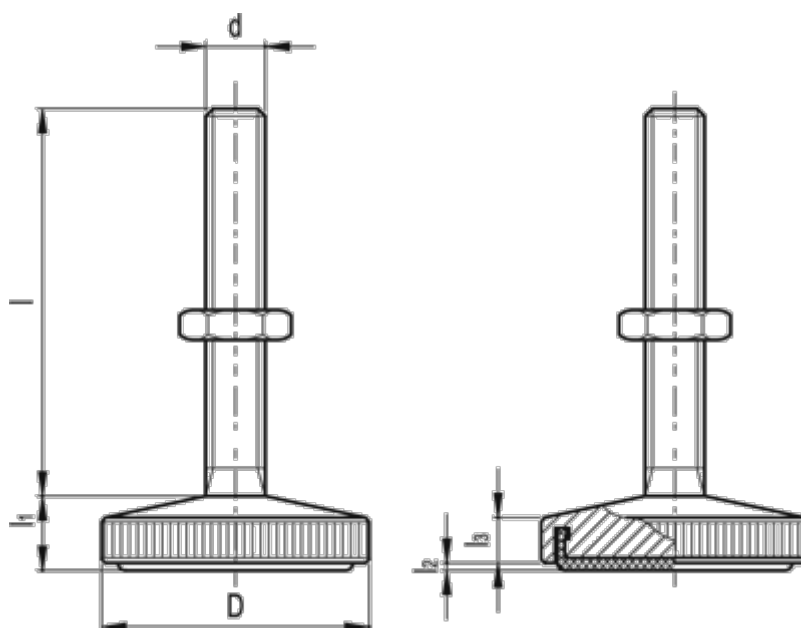

Article number: 20598089

Description: E+G Levelling foot
GN 339-29-M6-30-KS-ST

Measures

d	= M6
D	= 29
l	= 30
l1 approx.	= 8
l2	= 1.0
l3 approx.	= 5